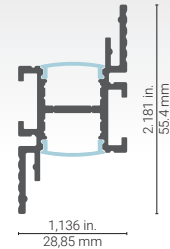

1550 Profile

1550 (LM22235-01)

1000 Series

Dimensional drawing

Here is a solution for the **easiest bidirectional light washing** ever. Whether illuminating art from behind the frame, adding a halo around a panel, lighting a cove or a vanity mirror from the perimeter, the 1550 profile will do a rock-solid job, fine-tuned to your liking, while staying, well, “behind the curtain.”

Features

- An axially-symmetrical double profile accepting 2 light sources, projecting the light laterally in both directions.
- Developed for a concealed installation between two parallel surfaces.
- Will provide a uniform light without hot spots with an opal lens and a strip of 120 LEDs per meter or more.
- The protruding edges allow for a solid attachment to most surfaces and/or panels, permanently via your choice of standard hardware, or easily removable when using our standard 1000-Series surface mounting brackets.
- Custom length by sections of 2 to 240 inches (6m).
- Application guide for 10mm (3/8-inch) LED strip or less.
- Designed to meet North American woodworking standards.
- Made of ALCOA 6063 T-5 aluminum alloy for improved heat dissipation and increased LED strip lifetime.

Options

LED strip compatibility

Compatible with LED strips up to **14mm** wide.

- B3528-xxV-60 - 8mm - 4.8W (95 lm/ft)
- B3528-xxV-120 - 8mm - 9.6W (220 lm/ft)
- B3528-xxV - 120H - 5mm - 9.6W (220 lm/ft)
- B3528-24V - 180H - 5mm - 14.4W (288 lm/ft)
- B3528-xxV-240 - 14mm - 19.5W (410 lm/ft)
- B5050-xxV-60 - 10mm - 14.4W (407 lm/ft)
- B5050-xxV-72 - 10mm - 17.8W (488 lm/ft)